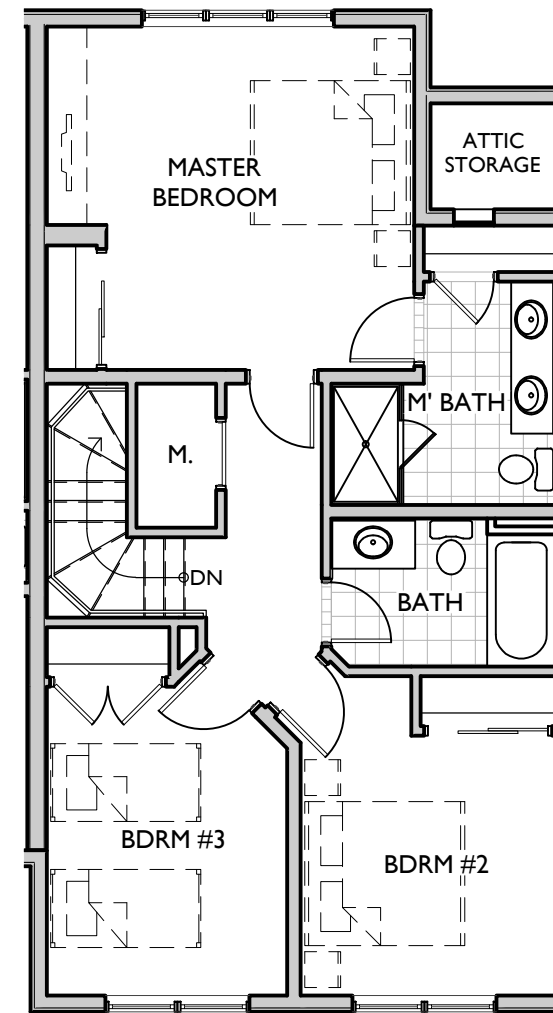

Main Level

Upper Level

Residence Location

Date: Dec. 28 2015

Residence Square Footage

Main Level	763 sf	Porch	84 sf
Upper Level	765 sf	Parking + Storage	238 sf
Total Residence	1,528 sf	Total Gross	1,850 sf

Gadd Brook-306

3-Bedroom / 2.5-Bath

One Heated Parking Space + Ski-on / Ski-off Access