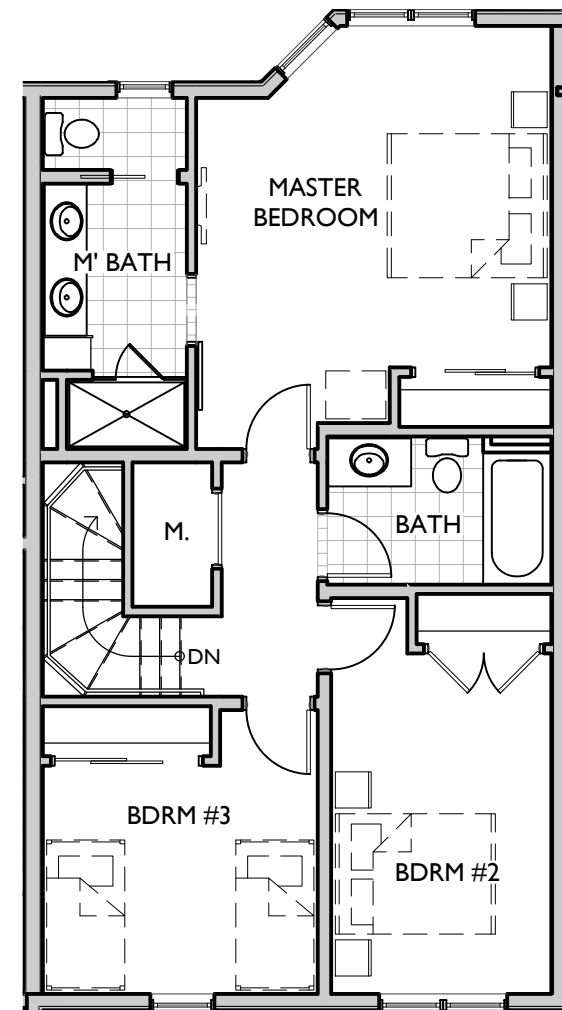

Main Level

Upper Level

Residence Square Footage			
Main Level	827 sf	Covered Patio	100 sf
Upper Level	780 sf	Parking + Storage	231 sf
Total Residence	1,607 sf	Total Gross	1,938 sf