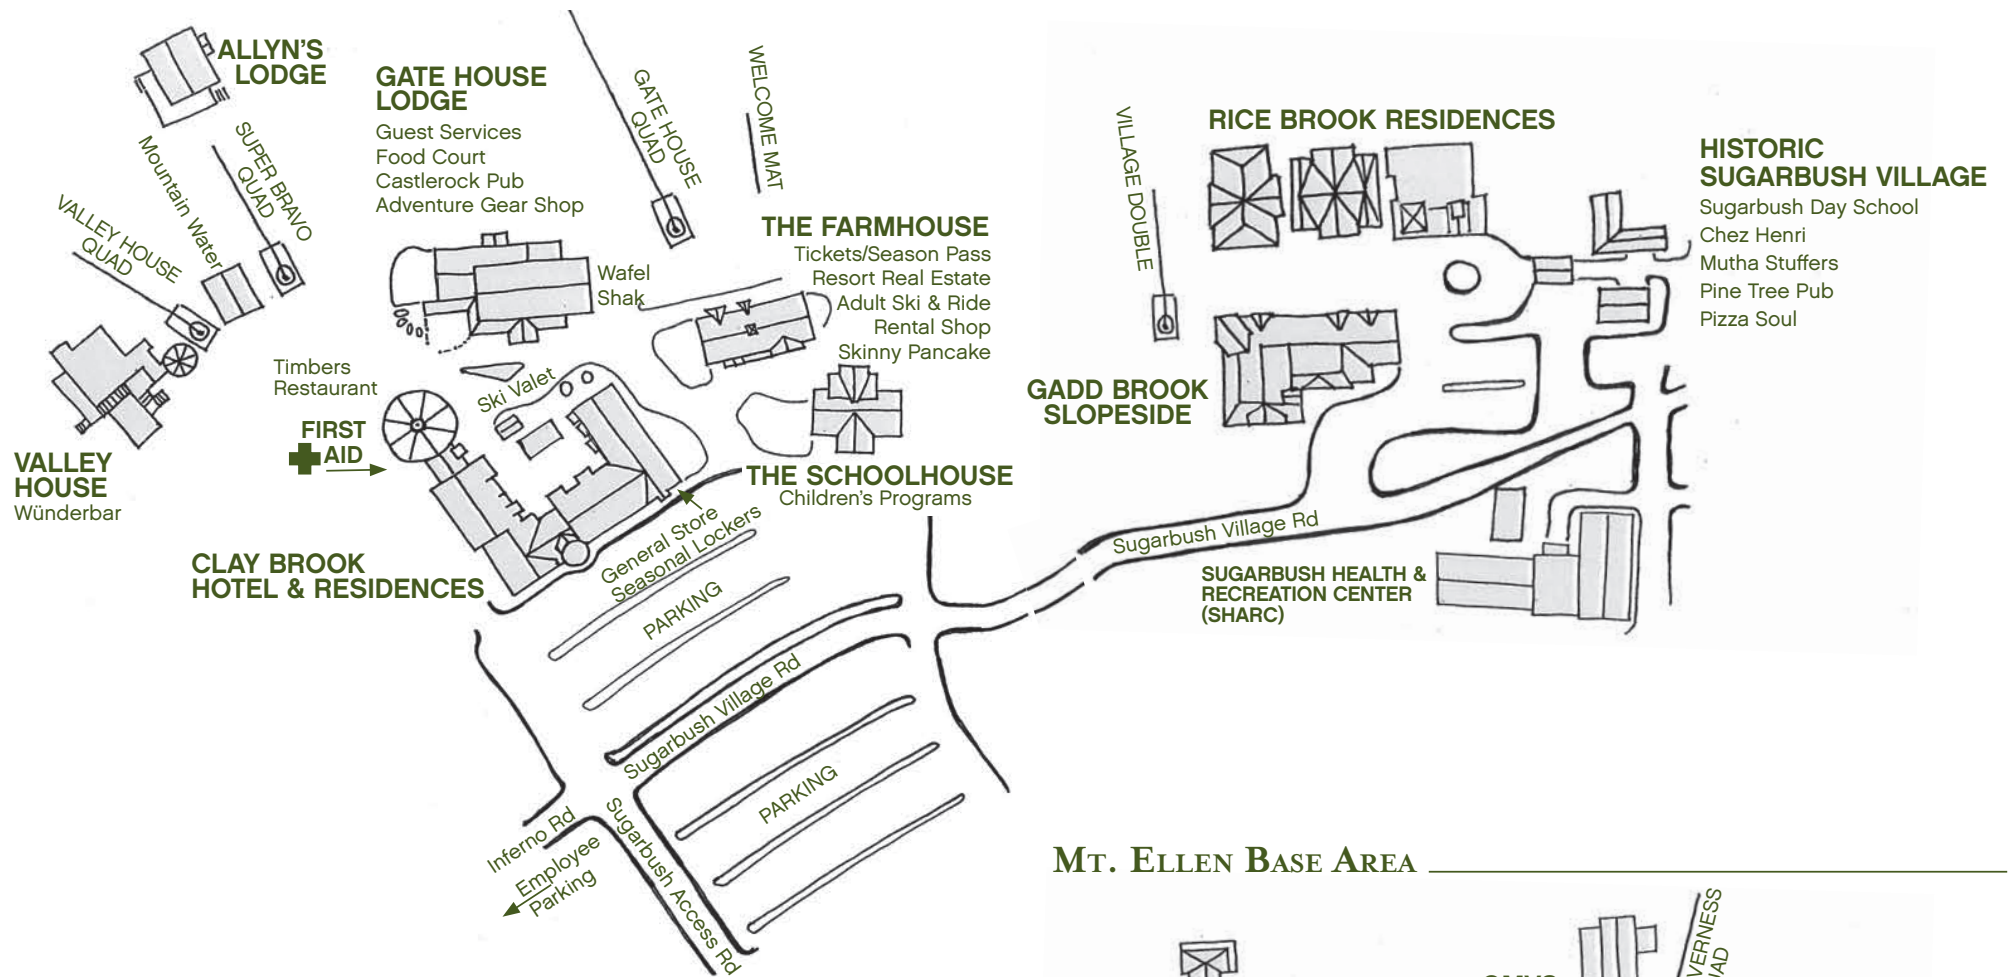

LINCOLN PEAK VILLAGE

Mt. ELLEN BASE AREA

MOUNTAIN STATS

- 2 Mountains:** Lincoln Peak (elevation 3,975'), Mt. Ellen (elevation 4,083')
- 6 Peaks:** Gadd, Lincoln, Castlerock, North Lynx, Mt. Ellen and Inverness
- 1,483'** Base Elevation
- 2,600'** Vertical Drop
- 581** Skiable Acres
- 53** Miles of Trails
- 28** Tree-skiing Areas
- 2** Terrain Parks
- 269"** Average Annual Snowfall
- 16 lifts:** 8 quads, 2 triples, 3 doubles, 3 surface lifts, (2 add'l private GMVS lifts at Mt. Ellen)

* Drawings not to scale.