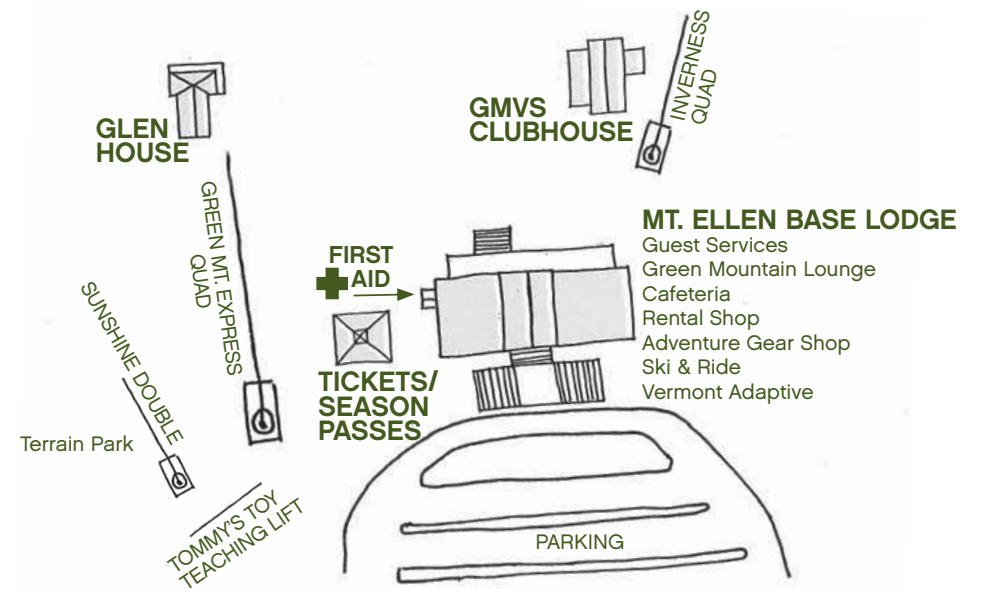

LINCOLN PEAK VILLAGE

Mt. ELLEN BASE AREA

MOUNTAIN STATS

- 2 Mountains:** Lincoln Peak (elevation 3,975'), Mt. Ellen (elevation 4,083')
- 6 Peaks:** Gadd, Lincoln, Castlerock, North Lynx, Mt. Ellen and Inverness
- 1,483'** Base Elevation
- 2,600'** Vertical Drop
- 581** Skiable Acres
- 53** Miles of Trails
- 28** Tree-skiing Areas
- 2** Terrain Parks
- 269"** Average Annual Snowfall
- 16 lifts:** 8 quads, 2 triples, 3 doubles, 3 surface lifts, (2 add'l private GMVS lifts at Mt. Ellen)

* Drawings not to scale.