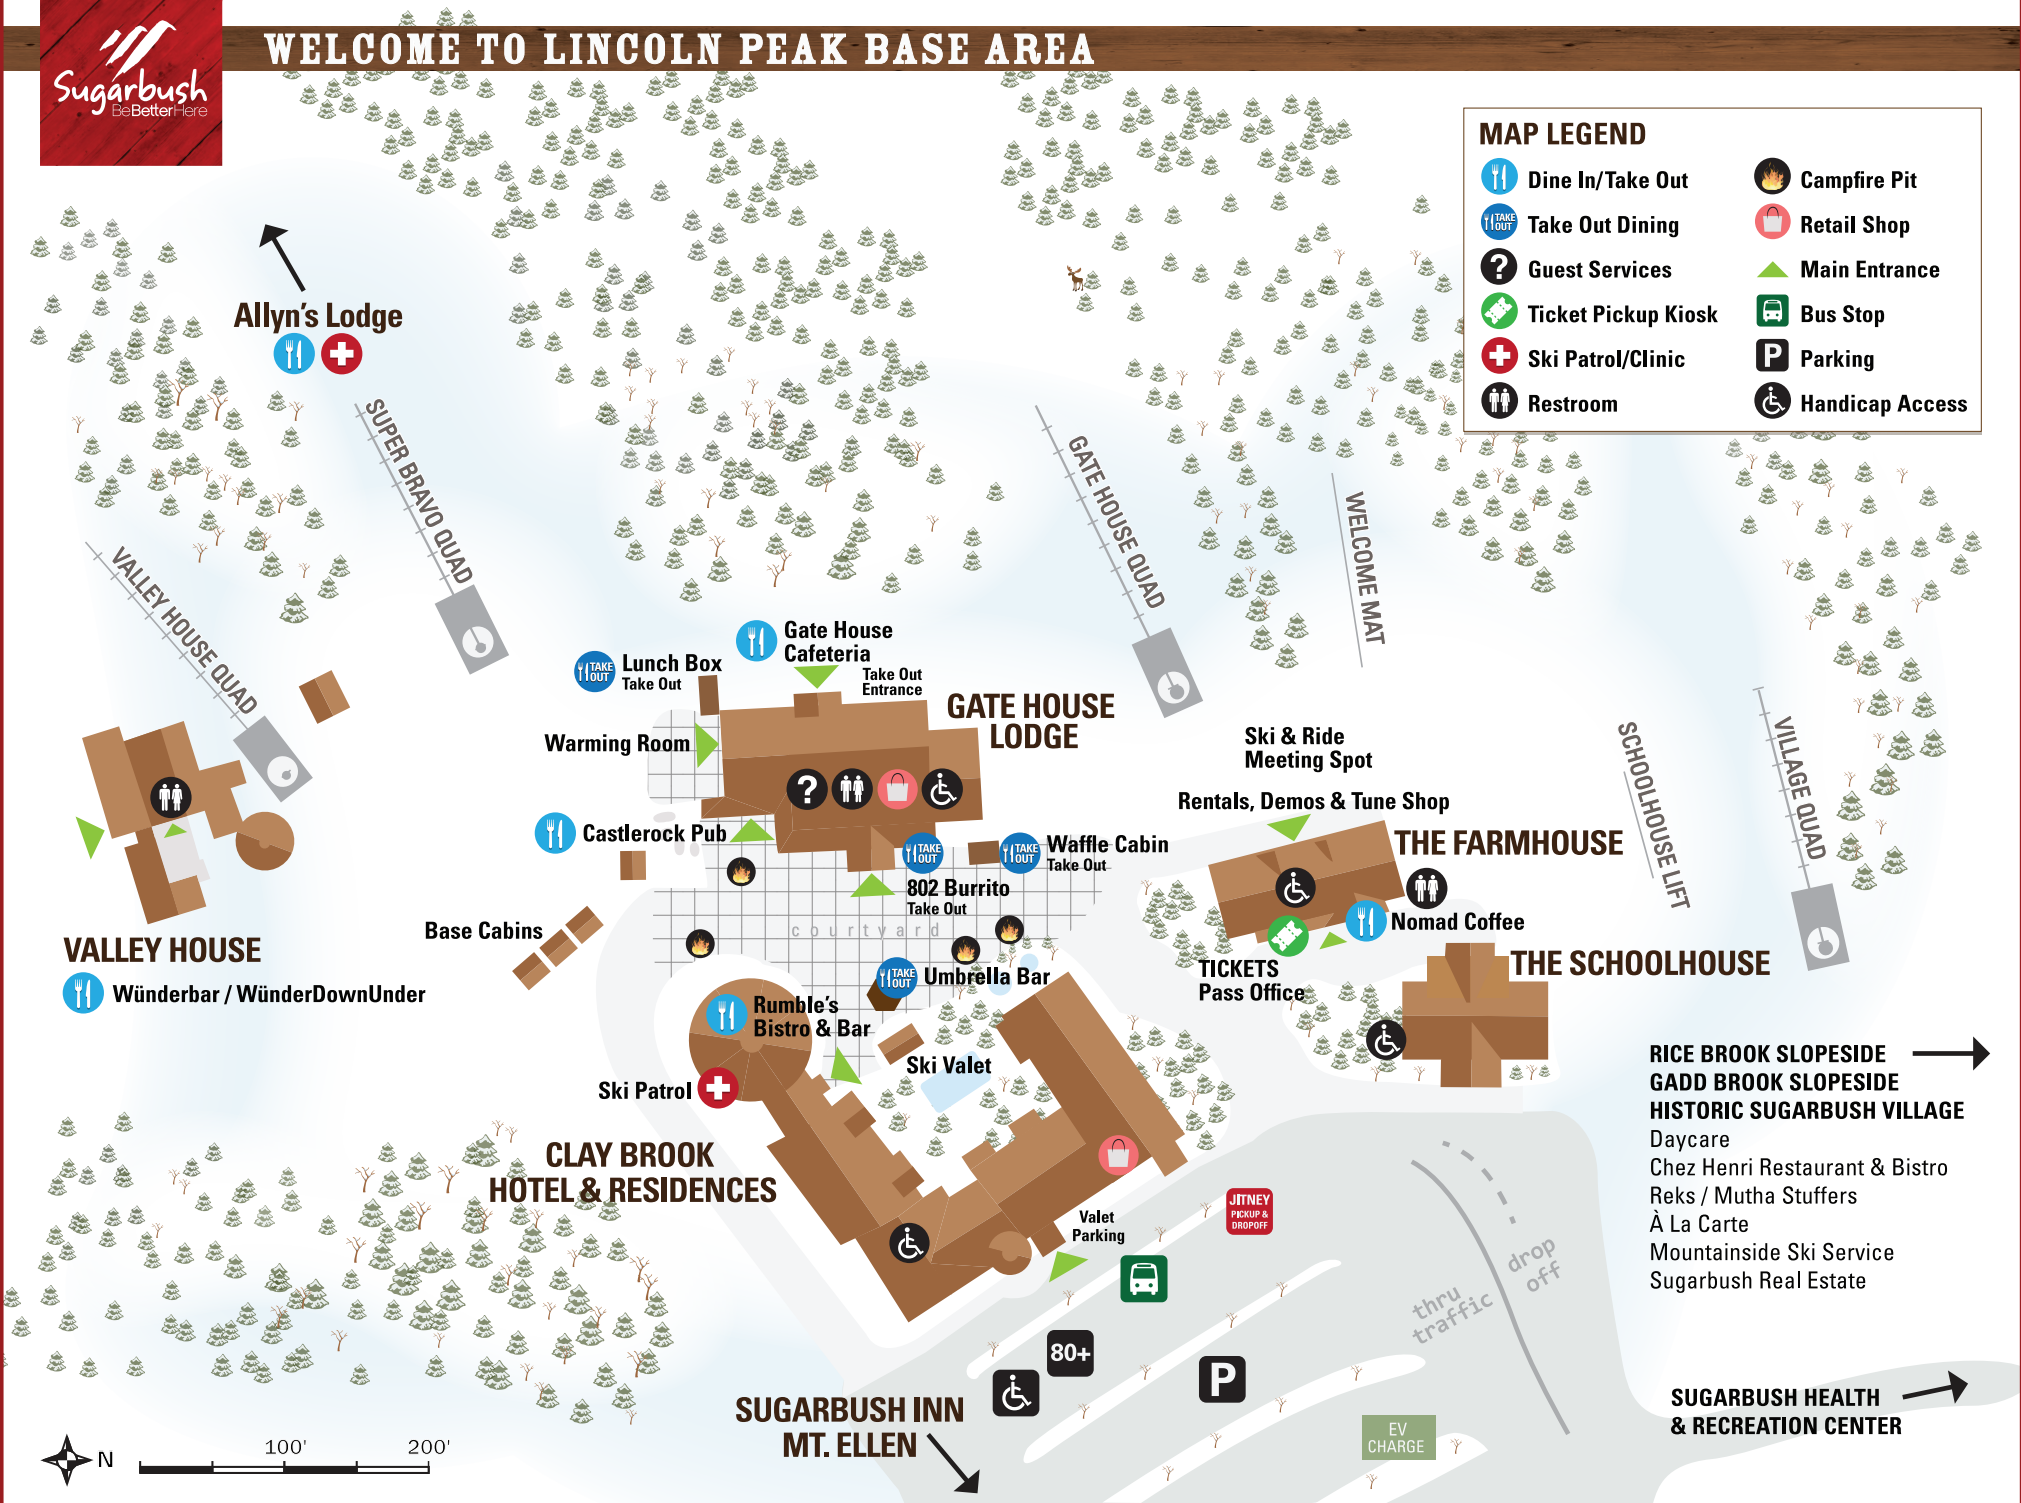

WELCOME TO LINCOLN PEAK BASE AREA

MAP LEGEND

- Dine In/Take Out
- Take Out Dining
- Guest Services
- Ticket Pickup Kiosk
- Ski Patrol/Clinic
- Restroom
- Campfire Pit
- Retail Shop
- Main Entrance
- Bus Stop
- Parking
- Handicap Access

- RICE BROOK SLOPESIDE
- GADD BROOK SLOPESIDE
- HISTORIC SUGARBUSH VILLAGE
- Daycare
- Chez Henri Restaurant & Bistro
- Reks / Mutha Stuffers
- À La Carte
- Mountainside Ski Service
- Sugarbush Real Estate

SUGARBUSH HEALTH & RECREATION CENTER